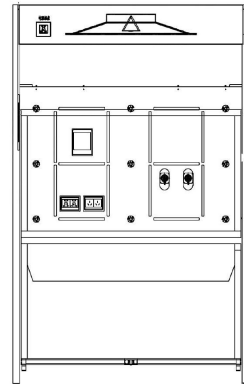

BOKA LAB FUME HOOD WALK-IN

SIDE VIEW

CUTAWAY VIEW

FRONT VIEW

TOP VIEW

TECHNICAL DATA (mm)

Model	W2412	W2415	W2418
Width (W)	1200	1500	1800
Height (H)	2400		
Depth (D)	945		
Exhaust Connection (d)	Ø250		Ø300 / Ø315

CONFIGURATION TABLE

No.	Name	Standard Configuration	Other Configuration
1	Frame	Aluminium +Akzonobel	
2	Side Plate	Steel Plate +Akzonobel	
3	Inner Panel	Antioxide	Ceramic Fiber Board <input type="checkbox"/>
4	Other Panel	PP Sinopec	Uncheck <input type="checkbox"/>
5	Lighting	LED Tri-proof Light	
6	VAV Panel	Narrow Edge Control Panel	Non-standard <input type="checkbox"/>
7	Glass	4mm Tempered Glass	2+2mm Laminated <input type="checkbox"/>
8	Moving Door	Manual Open	Automatically Open <input type="checkbox"/>
9	Water/Gas	/	Water Valves <input type="checkbox"/> Gas Valves <input type="checkbox"/>
10	Wall Water Cup	/	PP Cup <input type="checkbox"/>
11	VAV Damper	Refer To Page For Details	Venturi Valve <input type="checkbox"/> Butterfly Valve <input type="checkbox"/> Flow Butterfly Valve <input type="checkbox"/>