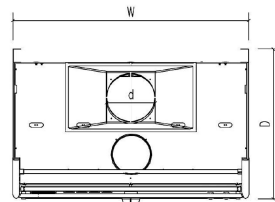

BOKA LAB FUME HOOD WALK-IN

SIDE VIEW

CUTAWAY VIEW

FRONT VIEW

TOP VIEW

TECHNICAL DATA (mm)

Model	W2412	W2415	W2418
Width (W)	1200	1500	1800
Height (H)	2400		
Depth (D)	945		
Exhaust Connection (d)	Ø250		Ø300 / Ø315

CONFIGURATION TABLE

No.	Name	Standard Configuration	Other Configuration
1	Frame	Aluminium +Akzonobel	
2	Side Plate	Steel Plate +Akzonobel	
3	Inner Panel	Antioxide	Ceramic Fiber Board <input type="checkbox"/>
4	Other Panel	PP Sinopec	Uncheck <input type="checkbox"/>
5	Lighting	LED Tri-proof Light	
6	VAV Panel	Narrow Edge Control Panel	Non-standard <input type="checkbox"/>
7	Glass	4mm Tempered Glass	2+2mm Laminated <input type="checkbox"/>
8	Moving Door	Manual Open	Automatically Open <input type="checkbox"/>
9	Water/Gas	/	Water Valves <input type="checkbox"/> Gas Valves <input type="checkbox"/>
10	Wall Water Cup	/	PP Cup <input type="checkbox"/>
11	VAV Damper	Refer To Page For Details	Venturi Valve <input type="checkbox"/> Butterfly Valve <input type="checkbox"/> Flow Butterfly Valve <input type="checkbox"/>