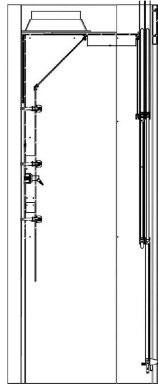

BOKA LAB FUME HOOD WALK-IN

SIDE VIEW

CUTAWAY VIEW

FRONT VIEW

TOP VIEW

TECHNICAL DATA (mm)

Model	W2412	W2415	W2418
Width (W)	1200	1500	1800
Height (H)	2400		
Depth (D)	945		
Exhaust Connection (d)	Ø250		Ø300 / Ø315

CONFIGURATION TABLE

No.	Name	Standard Configuration	Other Configuration
1	Frame	Aluminium +Akzonobel	
2	Side Plate	Steel Plate +Akzonobel	
3	Inner Panel	Antioxide	Ceramic Fiber Board <input type="checkbox"/>
4	Other Panel	PP Sinopec	Uncheck <input type="checkbox"/>
5	Lighting	LED Tri-proof Light	
6	VAV Panel	Narrow Edge Control Panel	Non-standard <input type="checkbox"/>
7	Glass	4mm Tempered Glass	2+2mm Laminated <input type="checkbox"/>
8	Moving Door	Manual Open	Automatically Open <input type="checkbox"/>
9	Water/Gas	/	Water Valves <input type="checkbox"/> Gas Valves <input type="checkbox"/>
10	Wall Water Cup	/	PP Cup <input type="checkbox"/>
11	VAV Damper	Refer To Page For Details	Venturi Valve <input type="checkbox"/> Butterfly Valve <input type="checkbox"/> Flow Butterfly Valve <input type="checkbox"/>