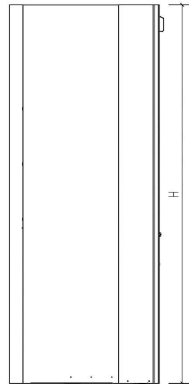

BOKA LAB FUME HOOD WALK-IN

SIDE VIEW

CUTAWAY VIEW

FRONT VIEW

TOP VIEW

TECHNICAL DATA (mm)

Model	W2412	W2415	W2418
Width (W)	1200	1500	1800
Height (H)	2400		
Depth (D)	945		
Exhaust Connection (d)	Ø250		Ø300 / Ø315

CONFIGURATION TABLE

No.	Name	Standard Configuration	Other Configuration
1	Frame	Aluminium +Akzonobel	
2	Side Plate	Steel Plate +Akzonobel	
3	Inner Panel	Antioxide	Ceramic Fiber Board <input type="checkbox"/>
4	Other Panel	PP Sinopec	Uncheck <input type="checkbox"/>
5	Lighting	LED Tri-proof Light	
6	VAV Panel	Narrow Edge Control Panel	Non-standard <input type="checkbox"/>
7	Glass	4mm Tempered Glass	2+2mm Laminated <input type="checkbox"/>
8	Moving Door	Manual Open	Automatically Open <input type="checkbox"/>
9	Water/Gas	/	Water Valves <input type="checkbox"/> Gas Valves <input type="checkbox"/>
10	Wall Water Cup	/	PP Cup <input type="checkbox"/>
11	VAV Damper	Refer To Page For Details	Venturi Valve <input type="checkbox"/> Butterfly Valve <input type="checkbox"/> Flow Butterfly Valve <input type="checkbox"/>