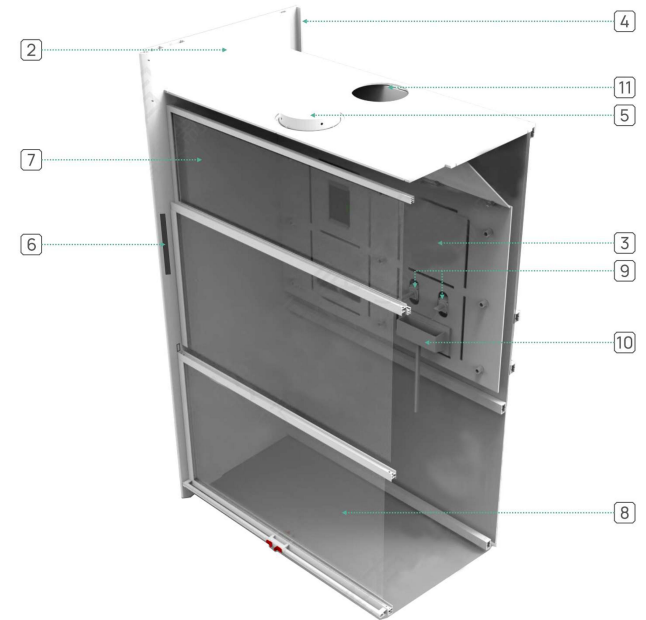

BOKA LAB FUME HOOD WALK-IN

SIDE VIEW

CUTAWAY VIEW

FRONT VIEW

TOP VIEW

TECHNICAL DATA (mm)

Model	W2412	W2415	W2418
Width (W)	1200	1500	1800
Height (H)	2400		
Depth (D)	945		
Exhaust Connection (d)	Ø250		Ø300 / Ø315

CONFIGURATION TABLE

No.	Name	Standard Configuration	Other Configuration
1	Frame	Aluminium +Akzonobel	
2	Side Plate	Steel Plate +Akzonobel	
3	Inner Panel	Antioxide	Ceramic Fiber Board <input type="checkbox"/>
4	Other Panel	PP Sinopec	Uncheck <input type="checkbox"/>
5	Lighting	LED Tri-proof Light	
6	VAV Panel	Narrow Edge Control Panel	Non-standard <input type="checkbox"/>
7	Glass	4mm Tempered Glass	2+2mm Laminated <input type="checkbox"/>
8	Moving Door	Manual Open	Automatically Open <input type="checkbox"/>
9	Water/Gas	/	Water Valves <input type="checkbox"/> Gas Valves <input type="checkbox"/>
10	Wall Water Cup	/	PP Cup <input type="checkbox"/>
11	VAV Damper	Refer To Page For Details	Venturi Valve <input type="checkbox"/> Butterfly Valve <input type="checkbox"/> Flow Butterfly Valve <input type="checkbox"/>